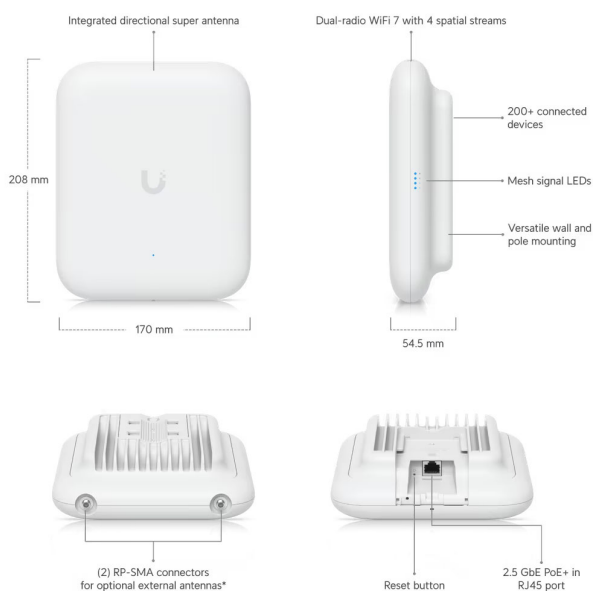

Switching WiFi Camera Security Door Access CloudKeys & Gateways Power Tech New

WiFi > U7 Outdoor

Datasheet

In The Box

Marketing Images

Installation Guide

*Includes external omni antennas.

Mechanical

Dimensions	170 x 208 x 54.5 mm (6.7 x 8.2 x 2.1")
Weight	1.2 kg (2.6 lb)
Enclosure material	UV-stabilized polycarbonate, aluminum alloy
Mount material	Polycarbonate, SGCC steel
Pole mount diameter	25-60 mm (1-2.36") on pipe outer diameter
Wind survivability	74.6 N at 200 km/h (16.8 lbf at 125 mph)

Weatherproofing IPX6

Hardware

Networking interface (1) 1/2.5 GbE RJ45 port

Management interface Ethernet

Power method PoE+

Power supply UniFi PoE Switch

Supported voltage range 42.5—57V DC

Max. power consumption 19W

LEDs

(1) Power: white/blue

(4) Mesh signal: blue

Button

Factory reset

Mounting

Wall, ceiling, pole (Included)

Ambient operating temperature	-30 to 60° C (-22 to 140° F)
Ambient operating humidity	5 to 95% noncondensing
Certifications	CE, FCC, IC