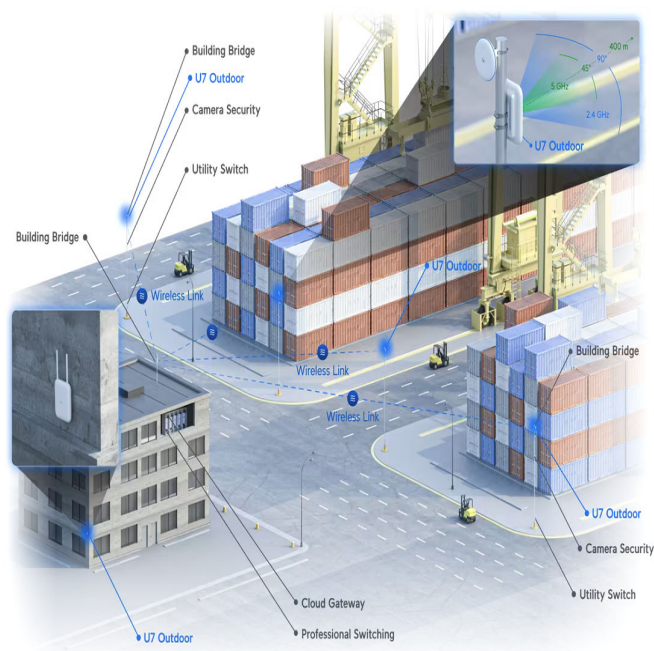

Switching WiFi Camera Security Door Access CloudKeys & Gateways Power Tech New

WiFi > U7 Outdoor

Datasheet

In The Box

Marketing Images

Installation Guide

*Includes external omni antennas.

Mechanical

Dimensions	170 x 208 x 54.5 mm (6.7 x 8.2 x 2.1")
Weight	1.2 kg (2.6 lb)
Enclosure material	UV-stabilized polycarbonate, aluminum alloy
Mount material	Polycarbonate, SGCC steel
Pole mount diameter	25-60 mm (1-2.36") on pipe outer diameter
Wind survivability	74.6 N at 200 km/h (16.8 lbf at 125 mph)